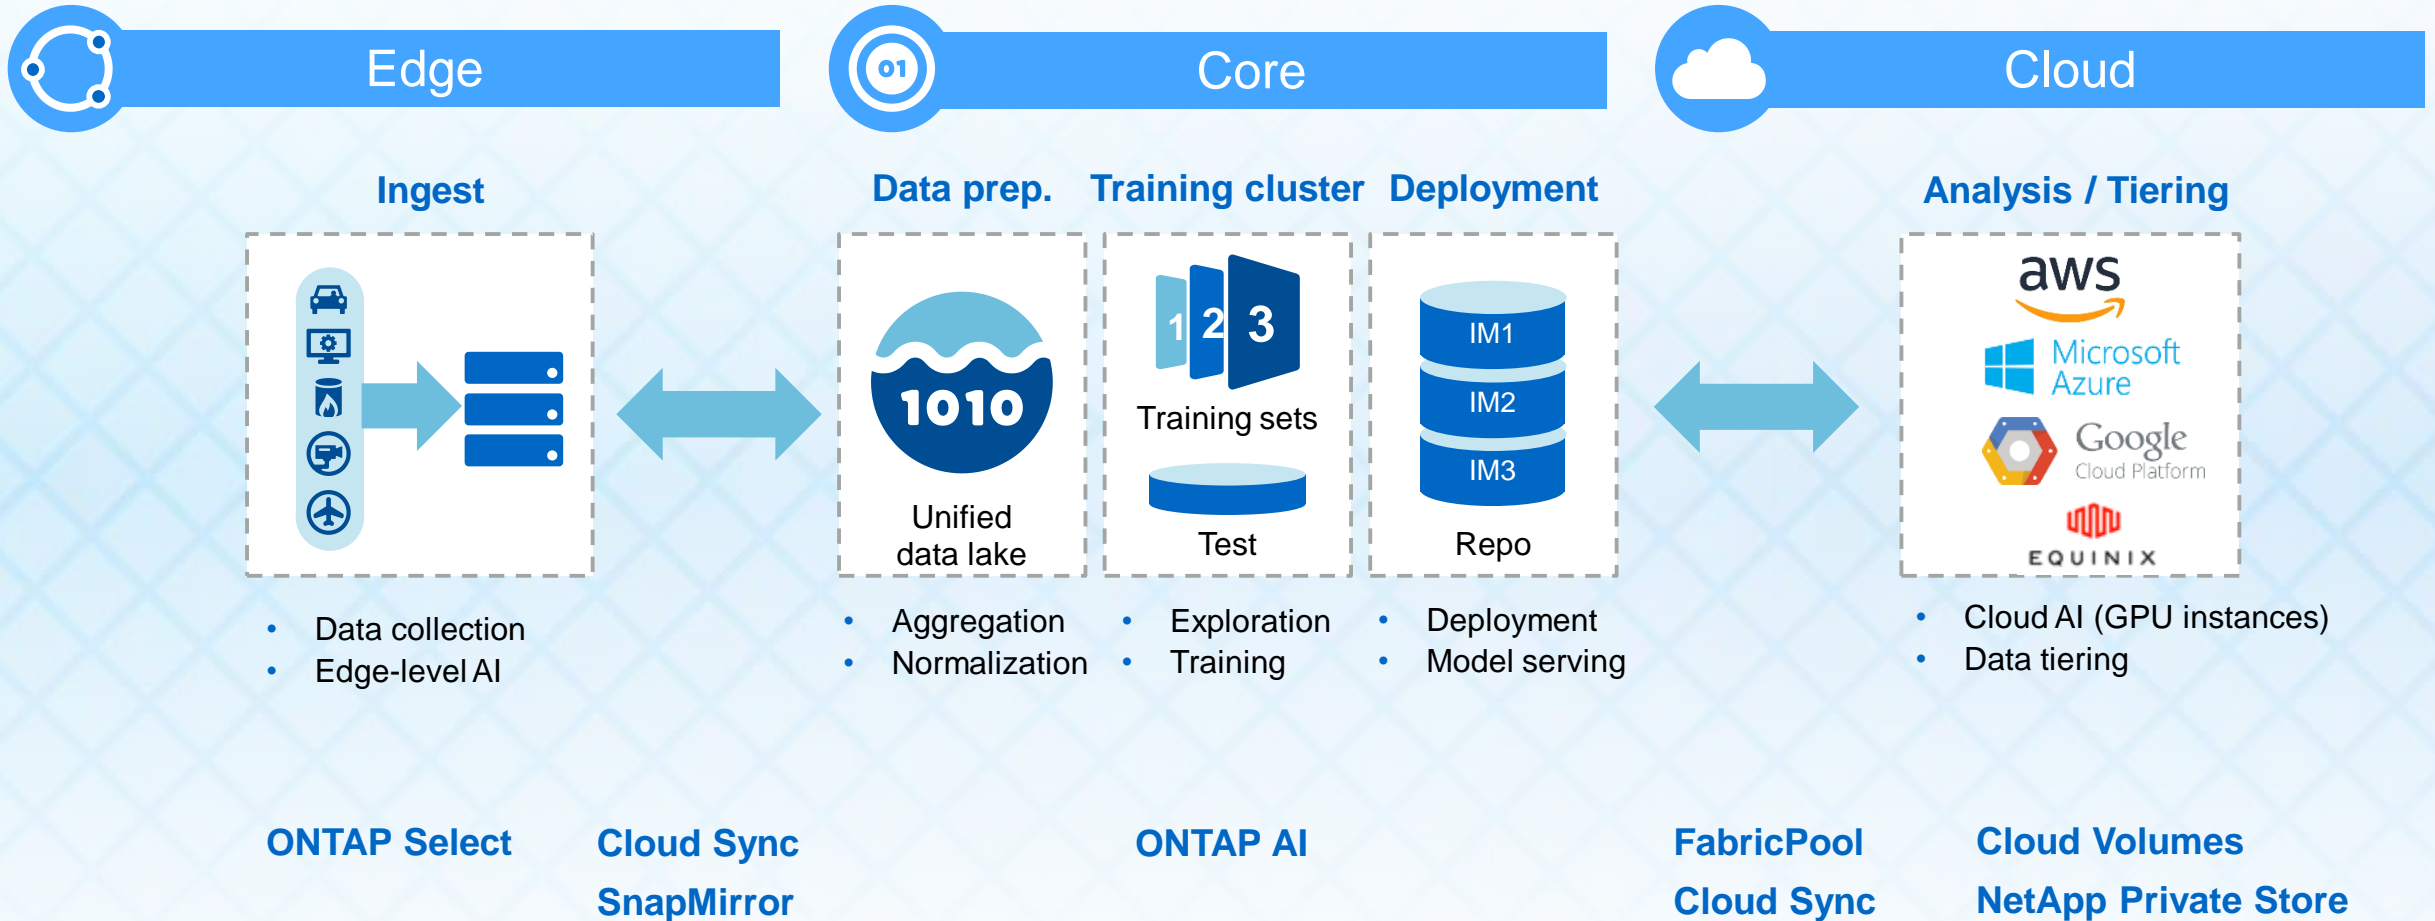

“Digital information is unlike any previous resource; it is extracted, refined, valued, bought and sold in different ways.”

Digital Transformation Enabling Technologies

IOT and Artificial Intelligence

A light gray world map is centered in the background of the slide. A dark gray horizontal band is overlaid across the middle of the map, containing the text.

OUR PURPOSE

Empowering customers to change the
world with DATA

AI - Edge to Core to Cloud

Seamless data management

NetApp Data Fabric

Helping customers unleash data to accelerate digital transformation and address their business imperatives